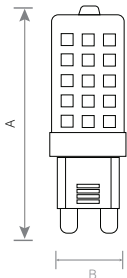

Dimensions

Energy Class: **F** A G

Order Code	Wattage	Eqv Watt	Cap	CCT	Lumen	Dimensions (A x B mm)	Qty/CTN
13419	3W	25W	G9	3000K	250lm	56x16	100
13433	3W	25W	G9	4000K	250lm	56x16	100
13457	3W	25W	G9	6500K	250lm	56x16	100