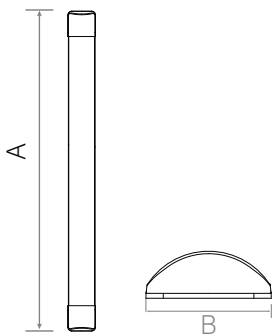

### Dimensions

Energy Class: **E**

Order Code	Wattage	CCT	Lumen	Dimensions (A x B mm)	Dimensions (Length -ft)	Qty/CTN
14621	10W	4000K	1100lm	300X75.5	1ft	30
14638	10W	6500K	1100lm	300X75.5	1ft	30
10869	20W	4000K	2400lm	600X70	2ft	40
10876	20W	6500K	2400lm	600X70	2ft	40
10883	30W	4000K	3000lm	1200X70	4ft	30
10890	30W	6500K	3000lm	1200X70	4ft	30
10906	40W	4000K	4800lm	1200X70	4ft	30
10913	40W	6500K	4800lm	1200X70	4ft	30
10920	50W	4000K	6000lm	1500X70	5ft	30
10937	50W	6500K	6000lm	1500X70	5ft	30
14645	60W	4000K	6600lm	1800X75.5	6ft	30
14652	60W	6500K	6600lm	1800X75.5	6ft	30